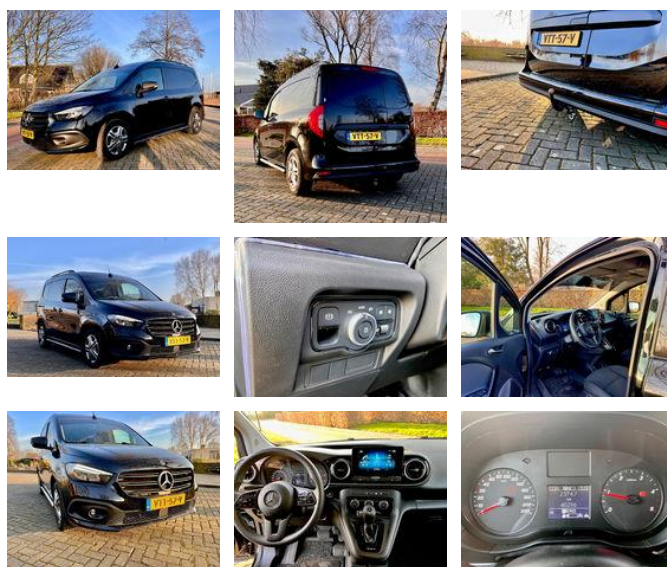

Mercedes-Benz Citan 112 cdi automaat

General features

Brand	Mercedes-Benz
Subcategory	Closed
Licence plate	VTT-57-V
Odometer reading	40.100km
Construction year	2023
Date of first registration	15-03-2023
Condition	Used
Fuel	Diesel
Emission class	Euro 6

Characteristics

Empty weight	1.548kg
Load capacity	506kg
GWV	2.054kg
Length	449cm
Width	186cm
Door count	6
Cylinder contents	1.461cc

Mercedes-Benz Citan 112 cdi automaat

Technical specifications

Number of axes	2
Axis configuration	4x2
Engine output	85kw